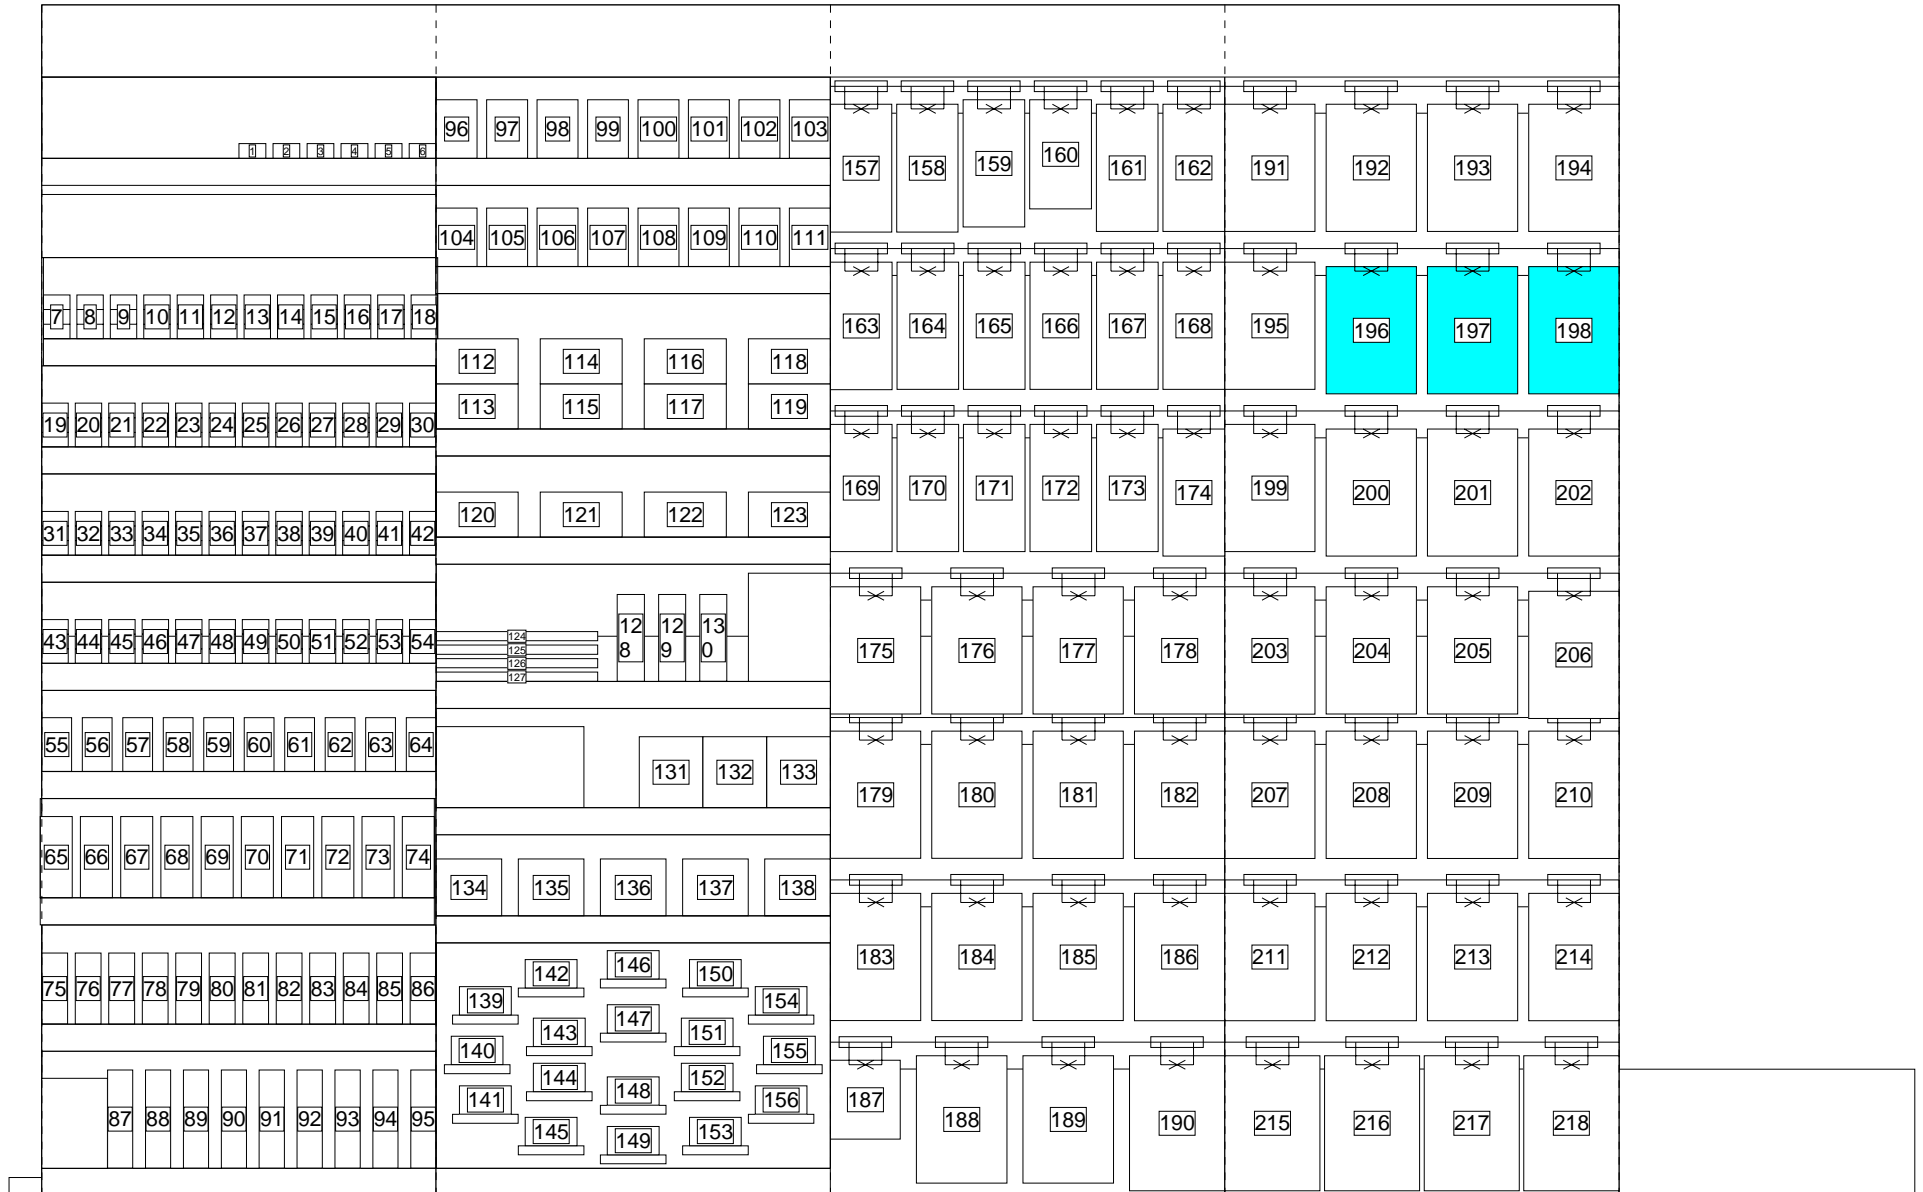

POSITION REPORT

Category Mgmt. Dept.9/28/2015

ACCOUNT: WEIS (ECLIPSE UNLIT WALL)

4' X 66" HIGH L'OREAL COSMETICS LAYOUT - SPRING 2016

WES466ECU_IS15.psa

CR REDS LIP TRY UNLIT 1.1 **						
Height = 1.50 in; Width = 12.00 in; Depth = 8.00 in						
Loc. ID	Facings	UPC	Description	Shade	Plano Code	
1	1	071249296462	Colour Riche Collection Exclusive Reds	Julianne's Red	401	
2	1	071249296493	Colour Riche Collection Exclusive Reds	Freida's Red	405	
3	1	071249296820	Colour Riche Collection Exclusive Reds	Blake's Red	402	
4	1	071249296486	Colour Riche Collection Exclusive Reds	Eva's Red	403	
5	1	071249299463	Colour Riche Collection Exclusive Reds	Zoe's Red	406	
6	1	071249296516	Colour Riche Collection Exclusive Reds	Liya's Red	407	